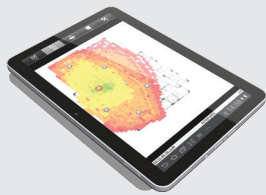

Ekahau Site Survey Premium Pack

The Expert Toolkit for Better Wi-Fi

1. Ekahau Site Survey Pro With Planner

3D Planning and Site Surveys

- ▶ Design Wi-Fi networks in 3D
- ▶ Active, passive and throughput surveys
- ▶ Optimize Wi-Fi performance and capacity
- ▶ Troubleshoot Wi-Fi issues
- ▶ Generate reports
- ▶ Includes 2 survey adapters and USB Hub

2. Ekahau Mobile Survey (Android)

Instant WLAN troubleshooting

- ▶ Real-time analysis and troubleshooting
- ▶ Access point finder
- ▶ Light-weight site surveys with heatmaps
- ▶ Continuous background monitoring