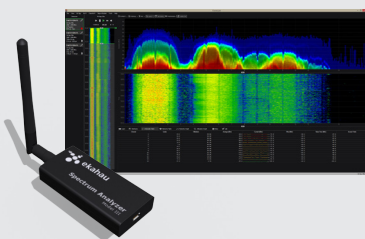

Ekahau Site Survey Premium Pack

The Expert Toolkit for Better Wi-Fi

1. Ekahau Site Survey Pro With Planner

3D Planning and Site Surveys

- ▶ Design Wi-Fi networks in 3D
- ▶ Active, passive and throughput surveys
- ▶ Optimize Wi-Fi performance and capacity
- ▶ Troubleshoot Wi-Fi issues
- ▶ Generate reports
- ▶ Includes 2 survey adapters and USB Hub

2. Ekahau Mobile Survey (Android)

Instant WLAN troubleshooting

- ▶ Real-time analysis and troubleshooting
- ▶ Access point finder
- ▶ Light-weight site surveys with heatmaps
- ▶ Continuous background monitoring

3. Ekahau Spectrum Analyzer

Interference Detection & Elimination

- ▶ Interferer detection and classification
- ▶ Real-time interferer finder
- ▶ Dual-band operation at 2.4 and 5 GHz

“I much prefer it.”

Bruce E Alexander, Cisco